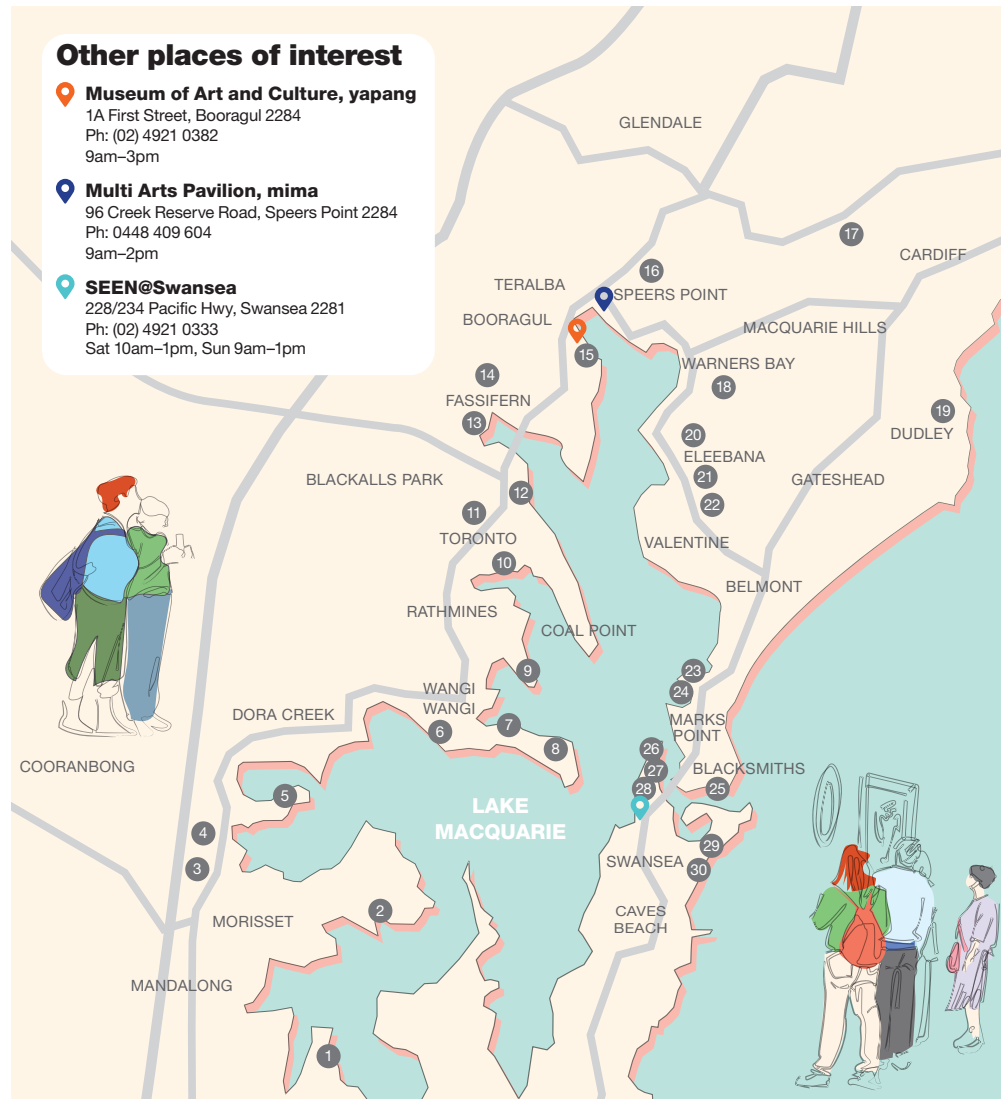

## Other places of interest

**Museum of Art and Culture, yampang**  
1A First Street, Booragul 2284  
Ph: (02) 4921 0382  
9am-3pm

**Multi Arts Pavilion, mima**  
96 Creek Reserve Road, Speers Point 2284  
Ph: 0448 409 604  
9am-2pm